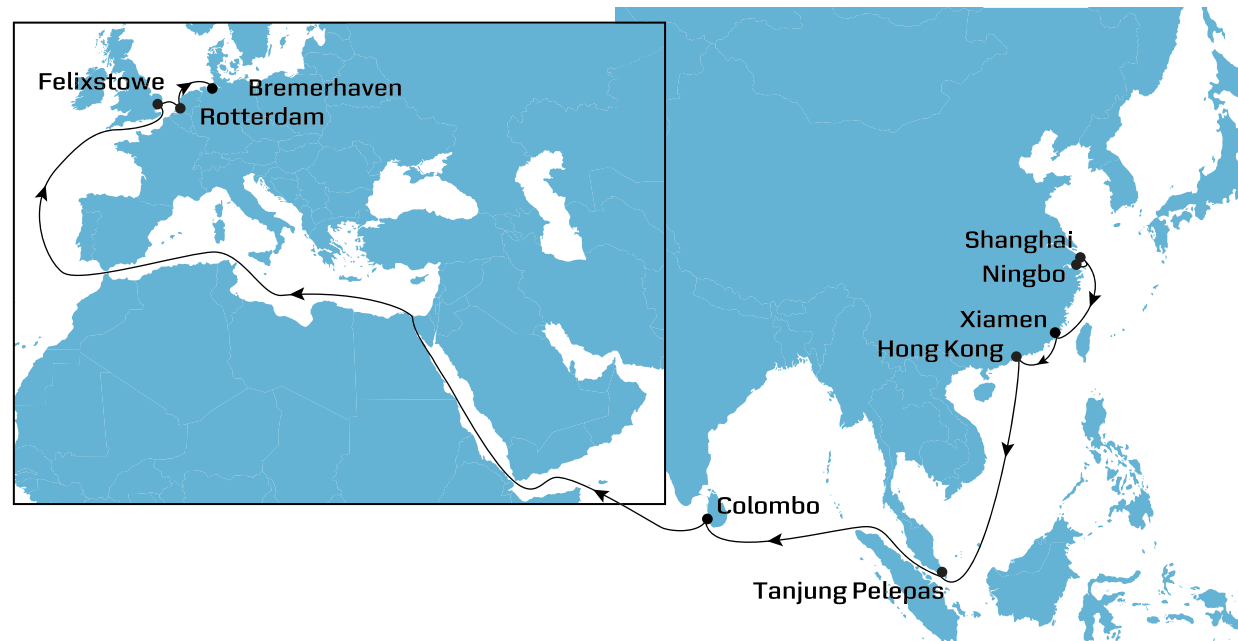

AE1 WESTBOUND

SERVICE HIGHLIGHTS

- Competitive Felixstowe product from Far East Asia main markets
- Direct Hong Kong and Xiamen to all North-European main markets
- Coverage from South East Asia to all major destinations

From	Dept/arr.	FELIXSTOWE United Kingdom	ROTTERDAM Netherlands	BREMERHAVEN Germany
		WED	SAT	TUE
NINGBO, China	THU	34	37	39
SHANGHAI, China	SUN	31	35	37
XIAMEN, China	TUE	28	32	34
HONG KONG, Hong Kong	FRI	26	29	31
TANJUNG PELEPAS, Malaysia	THU	19	23	25
COLOMBO, Sri Lanka	TUE	15	18	20

Transit time and port call details are indicative and subject to change.